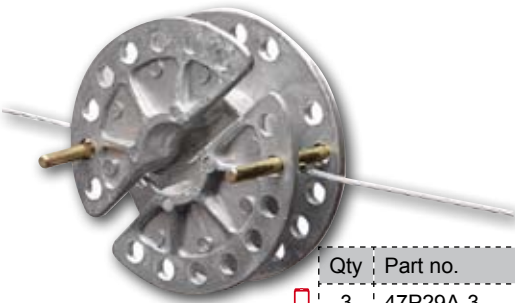

ratchet tensioner

Heavy duty ratchet tensioner for galvanised wire.

| Qty | Part no. |
|-----|----------|
| 1 | 47T26 |

aluminium tensioner

In-line tensioner for galvanised wire and rope.

| Qty | Part no. |
|-----|----------|
| 3 | 47P29A-3 |

tensioning bar

Tensioning tool for aluminium in-line tensioner

| Qty | Part no. |
|-----|----------|
| 1 | 47TB29 |

bolt joiner

Heavy duty Joiner for galvanised wire

| Qty | Part no. |
|-----|----------|
| 5 | 47C82-5 |