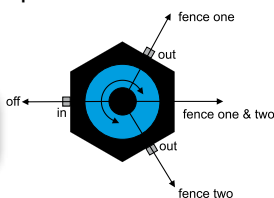

Qty	Part no.
1	47P33