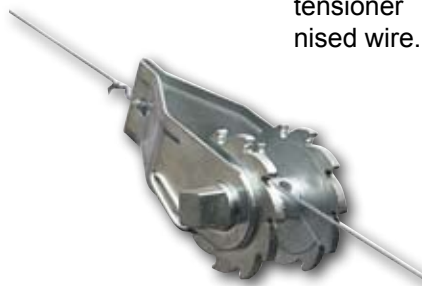

| Qty | Part no. | |
|-----|----------|------|
| 1 | 47RGT6 | Tape |
| 1 | 47RGR6 | Rope |

in-line tensioner

In-line tensioner for polywire and tape up to 10mm.

| Qty | Part no. |
|-----|----------|
| 1 | 47P19 |

ratchet tensioner

Heavy duty ratchet tensioner for galvanised wire.

| Qty | Part no. |
|-----|----------|
| 1 | 47T26 |

aluminium tensioner

In-line tensioner for galvanised wire and rope.

| Qty | Part no. |
|-----|----------|
| 3 | 47P29A-3 |