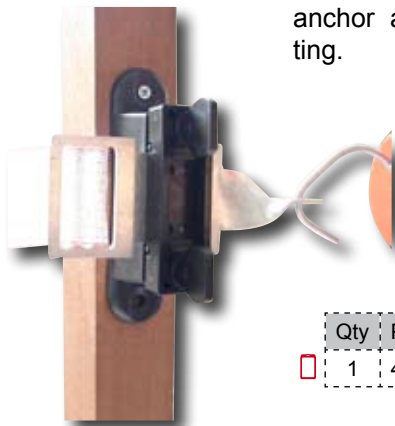

Premium quality insulated gate handle.

| Qty | Part no. |
|-----|----------|
| 1 | 47P17 |
| 25 | 47P17-25 |

tape gate handle

Premium gate handle with tape fitting buckle.

| Qty | Part no. |
|-----|----------|
| 1 | 47P17T |

handle anchor for tape

Insulator with gate anchor and tape fitting.

| Qty | Part no. |
|-----|----------|
| 1 | 47P65-TB |

handle anchors

Insulating gate handle anchors.

| Qty | Part no. |
|-----|----------|
| 2 | 47P28-2 |