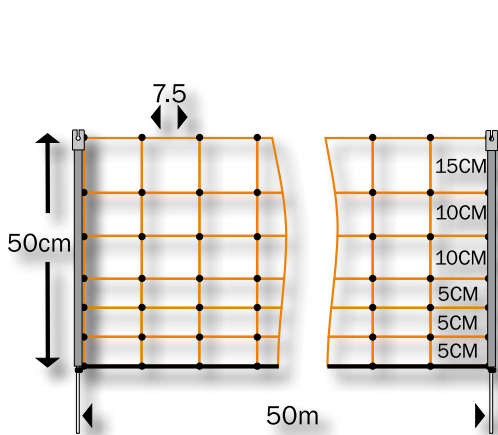

rabbit net

• 14 posts • 13 ground pins
• 4 corner guys • repair kit.