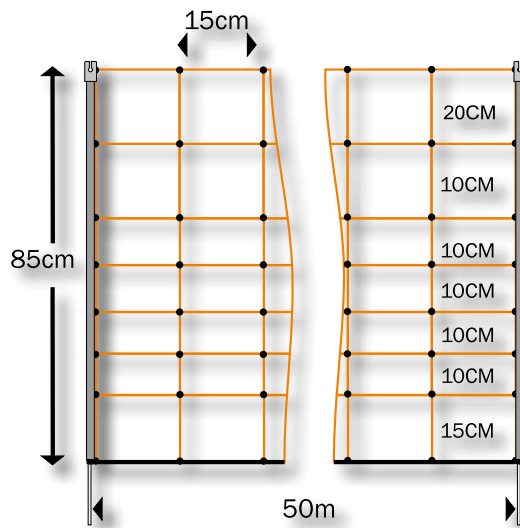

sheep net

• 14 posts • 2 corner guys • repair kit.