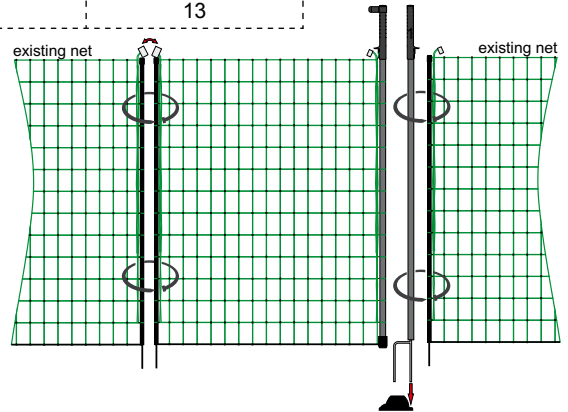

## deluxe poultry nets with 'Hot - Gate' system

Our deluxe poultry nets have been conceived with ease of use in mind. In addition to the Hot-Gate system, the 16m, 25m and 36m nets incorporate four reinforced 19mm corner posts within the net. These nets can be erected quickly and rigidly minimising sag and leakage problems. The 50m net has a built in 'Hot - Gate' but has the normal complement of posts found on the standard net.

Length	Colour	Part no.	19mm posts (incl. gate)	Standard posts
16m	green	47MH16LG-PG	5	1
25m	green	47MH2LG-PG	5	5
36m	green	47MH36H-PG	5	5
50m	green	47MH5LG-PG	2	13

### stand alone Hot-Gate

The stand alone gate system can be incorporated into any poultry net. It simply ties into the end of the existing net and provides the 19mm gate posts, handles and dock.

Length	Colour	Part no.
1.2m	green	47PGS-1

### corner posts

Extra rigid, double spike corner posts for poultry nets. 19mm dia. PVC posts made slightly higher than the net to help lift to top line and reduce sagging.

Qty	Part no.
each	47CP112