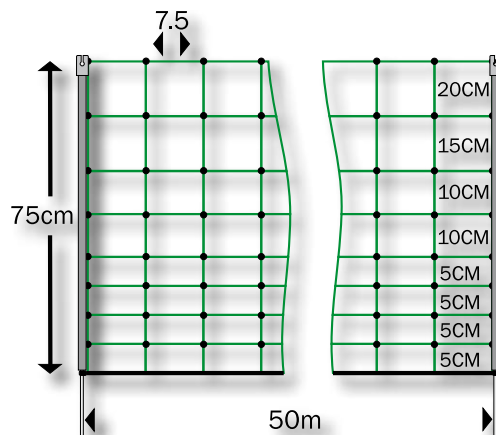

super rabbit net

• 14 posts • 13 ground pins
• 4 corner guys • repair kit.