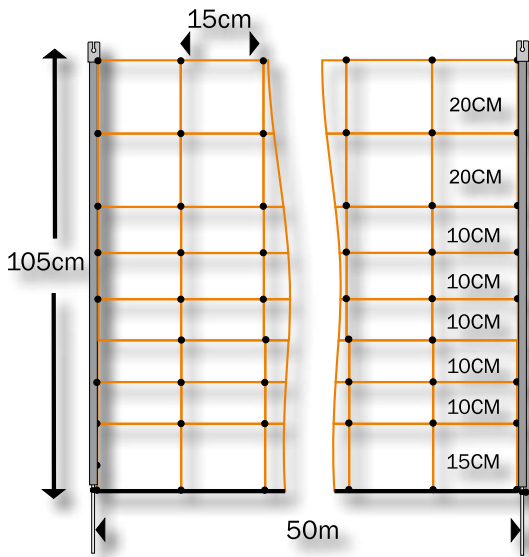

goat net

14 posts • 2 corner guys • repair kit.