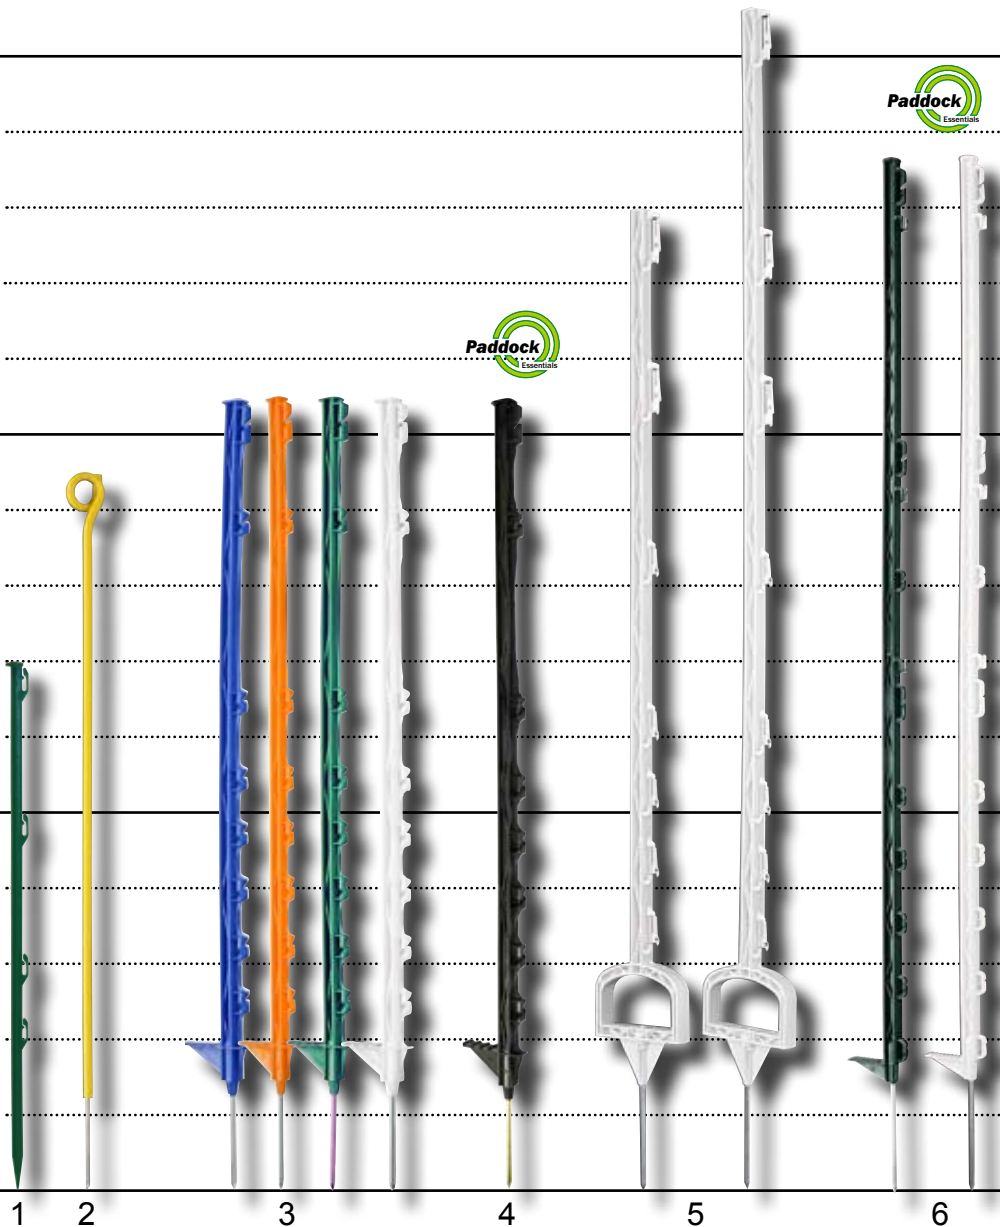

posts

1	rabbit/garden post	 10	Part no. 47CP3-10
All plastic post. Ideal for gardens, ponds, and badger and rabbit systems.			
2	all plastic pigtail	 10  800	Part no. 47P16-10
Plastic pvc post. 12mm dia.			
3	multiwire post	 10  540	Part no. 47CP2000 (+)
Multiwire plastic post for wire tape and rope. Premium heavy weight plastic.			
● 47CP2000B-10 ● 47CP2000O-10 ● 47CP2000G-10 ○ 47CP2000W-10			
4	eco post	 10  540	Part no. 47ECO2000-10
Trusted Hotline multiwire post design manufactured from recycled plastic.			
● (colour tone may vary)			
5	stirrup post	 5  480	Part no. 47HP5 (+)
Multiwire plastic post with stirrup style tread in. Available in two sizes.			
○ 47HP5-1.2-5 47HP5-1.5-5			
6	paddock post	 20  800	Part no. 47CP14 (+)
Quality, multiwire tall post.			
● 47CP14G-20 ○ 47CP14H-20			

150cm

100cm

50cm

packaging key

posts

7 metal post	10	Part no. 47P3-10
Powder coated steel post with welded foot plate. Use with adjustable insulators for semi permanent pig and predator systems.		
8 paddock pigtail post	10	Part no. 47C2-10
Galvanised spring steel post with tread-in and insulated pigtail .		
9 live post	10	Part no. 47PL32-10
Powder coated steel live post with welded foot plate. Live shaft to deter pushing. <small>Replacement insulator: 47PL66-3 see page 19</small>		
10 metal pigtail post	10	Part no. 47P2-10
Powder coated steel post with welded foot plate and plastic pigtail insulator. <small>Replacement insulator: 47P5-5 see page 19</small>		
11 'zig-zag' post	10	Part no. 47SP15-10
Powder coated steel post with formed tread in and plastic insulator.		
12 reel post	1	Part no. 47PR2
Heavy duty angle steel reel fixing post.		
13 end/corner post	1	Part no. 47PR3
Heavy duty angle steel end & corner post. Includes insulators		