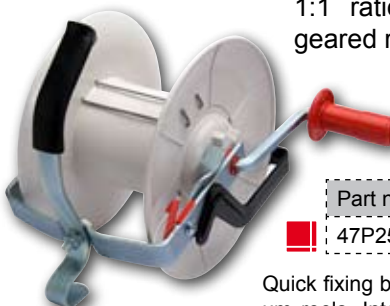

rope and wire connector pro

Twin bolt stainless steel connector for rope and wire.

NEW

size	Qty	Part no.	
1-2mm	10	47C94-10	Galvanised
5-6mm	4	47C93-4	Galvanised
5-6mm	4	47SS93-4	Stainless steel

connecting buckle

Tape connection buckles. Essential for joining tape without power loss.

size	Qty	Part no.
20mm	5	47CB20-5
40mm	5	47CB40-5

tape to tape connector

Connector for connecting 2 lines of tape. Suitable for tape up to 40mm.

Qty	Part no.
<input type="checkbox"/> 1	47C73-2

line to line connector

Multi-line connectors for rope and wire. Connects up to 3 lines.

Qty	Part no.
<input type="checkbox"/> 2	47C75-2

premium reel

Premium reel with UV spool warranty. Geared 3:1 ratio for bringing the fence line efficiently and quickly. 200m (up to 20mm) tape capacity and up to 800m polywire capacity.

- Spool warranty (UV)
- 3:1 ratio
- Carry handle
- Wire guide

Part no.	<input type="checkbox"/>
47P25G-5	4

reel bracket

1:1 ratio version of geared reel.

Part no.	<input type="checkbox"/>
47P25-500	4

Quick fixing bracket for premium reels. Interfaces with reel fixing post (47PR2) and can also be screwed onto wooden posts.