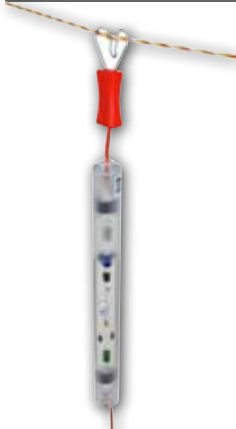

KV tester

Bright LED's indicate voltage up to 10Kv. Self earthing

pack	Part no.
1	47KV10

requires 2 x 1.5v lithium batteries (included)

take a look.....

<http://youtu.be/HJrgPpc1VC4>

beeper

Audible power indicator

pack	Part no.
1	47P20B

6-lite tester

Indicates voltage levels on your fence via six neon lights.

pack	Part no.
1	47P70

digital volt meter

Self earthing digital Kv tester.

pack	Part no.
1	47P36

fault finder

Digital directional fault finder. It works on the principle that current flows through the path of least resistance. If there is a short on the fence, larger flows of current (Amps) are detected and displayed.

pack	Part no.
1	47V10

indicator lamp

Flashes with each pulse of the fence.

NEW

pack	Part no.
1	47P71

voltage indicator

Flashes to indicate the fence is operating at an effective level. Stops flashing when voltage drops below 3kv.