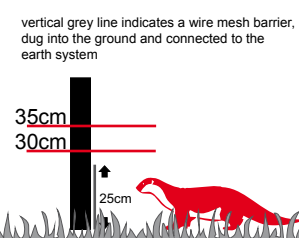

goat

sheep

rabbit

badger

otter

heron

vertical grey line indicates a wire mesh barrier, dug into the ground and connected to the earth system

the grey lines indicate earth wires