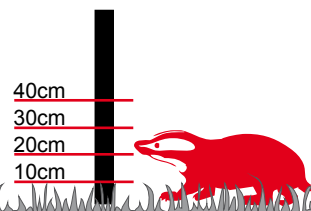

goat

sheep

rabbit

badger

otter

heron

vertical grey line indicates a wire mesh barrier, dug into the ground and connected to the earth system

the grey lines indicate earth wires